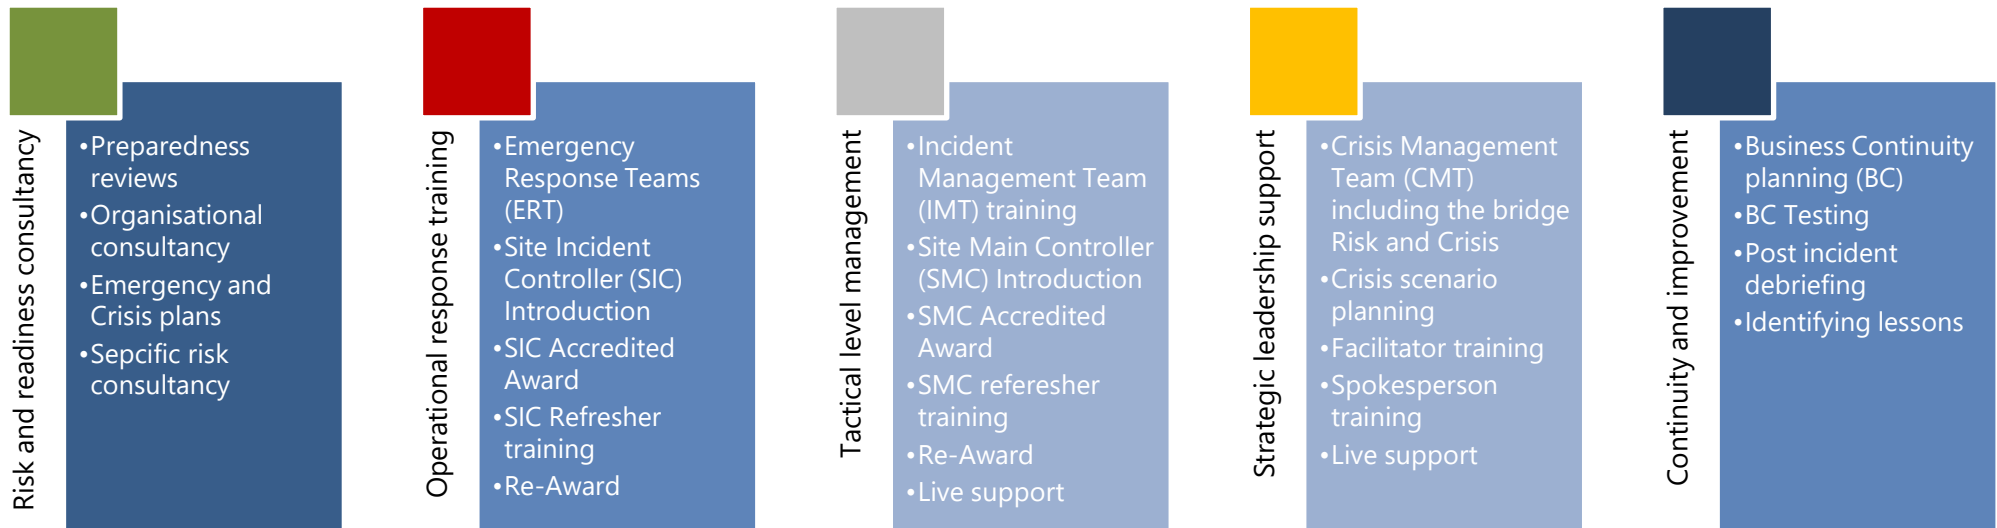

Eddystone

EDDISTONE CONSULTING LTD

ROSPA

**First Class Instructor-
Led Provider of the Year
Winner**

SUMMARY PORTFOLIO

Eddystone is known for helping customers improve risk, emergency, crisis and continuity management capability. Drawing on 400+ years of collective experience, our guidance, consultancy, training and exercises have helped develop resilience in many organisations globally. We train individuals and teams with special competencies for use during unscheduled emergencies and crisis, we help organisations respond with confidence.

We work with RoSPA and JOIFF to deliver exceptional accredited award training, our feedback supports this. Clients include high-hazard (Control of Major Accident Hazards (COMAH) and non CoMAH), critical infrastructure, high-reliability or high-profile organisations. We know that non CoMAH organisations can have Major Accidents, our competency framework means our training is suitable for all sites.

Eddystone conducts peer group training on customer sites and our centrally located National Response Academy (NRA) provides training for individuals and can support organisation-wide personnel to self-administer their own training.

In addition to over 400 years of accumulated emergency management experience, our consultants have a large range of additional skills, including;

- Event management,
- Demonstrator management,
- Security and risk,
- Human factors,
- ICS,
- IED and explosive,
- Fire strategy,
- Occupational HSE,
- Cyber.